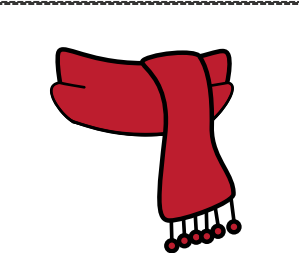

DECORATE A SNOWMAN

DECORATE A SNOWMAN

1. Roll a single die and draw the hat that matches the number rolled.
2. Roll the die again to select the face that you will draw.
3. Roll the die a third time to see what accessory to give your snowman.